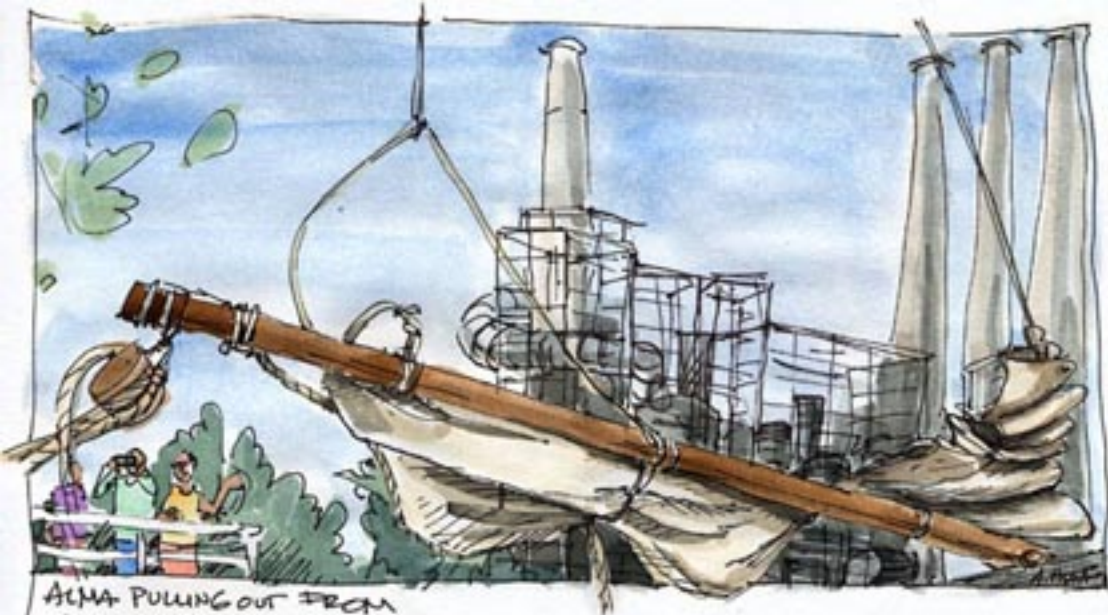

ALMA PULLING OUT FROM
SPORTSMAN'S YACHT CLUB, ANTIOCH
2002